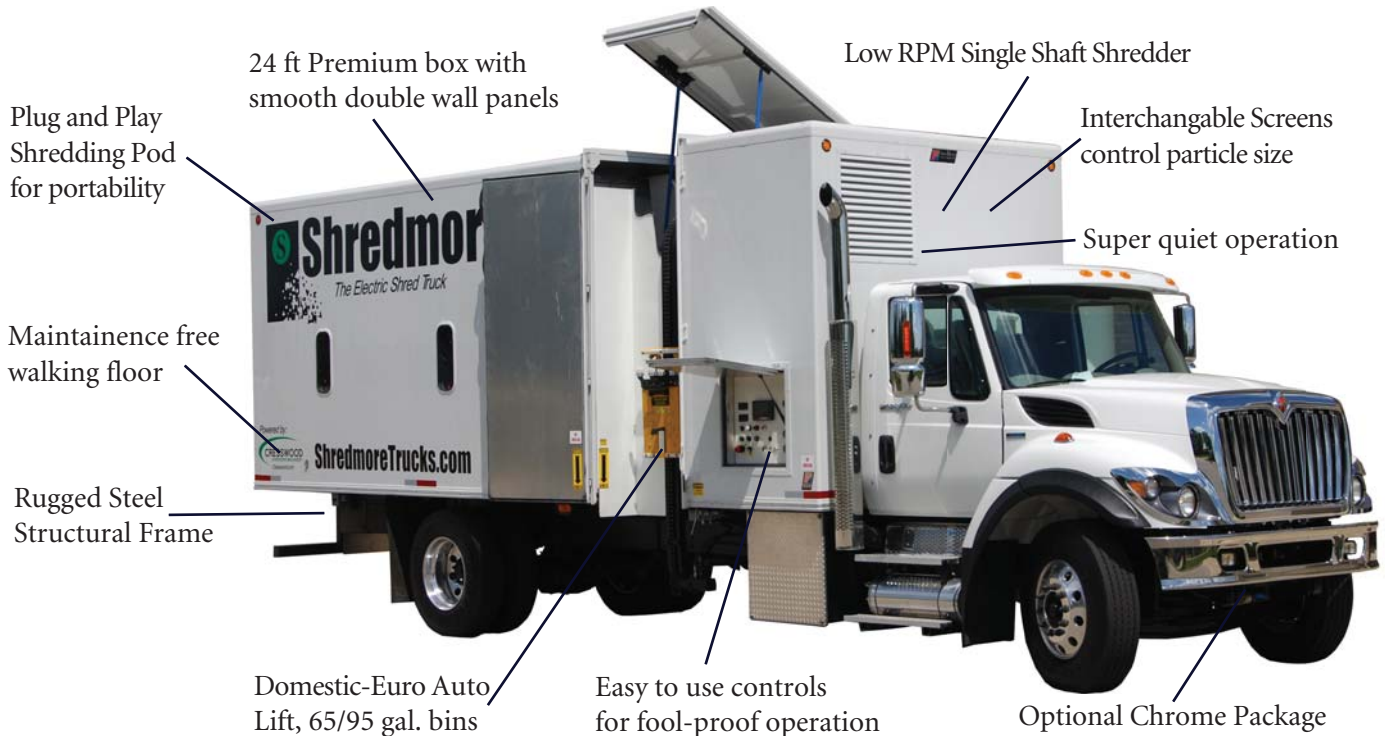

Shredmore

The Electric Shred Truck

Electric Shred Truck

The quiet Revolution

Model 3040E

ShredmoreTrucks.com

Quiet
Reliable
Efficient

Model 3040E Electric Shred Truck

The **Shredmore** Electric Shred Truck Model 3040E was developed for people who have owned conventional mobile shredders, have discerned their strengths but are frustrated by their limitations, and want to roll with significantly quieter, greener-running, and more fuel efficient technology. Unlike standard shred trucks, the all-electric **Shredmore** doesn't require a PTO, or 'power take off' drive shaft from the truck engine for operation of the shredder, and auxiliary equipment. With eco-friendly all-electric operation, the truck engine isn't used to run the shredder. As a result, the **Shredmore** gets better fuel economy, and the truck engine is spared the wear and tear of constant revving. Ease of maintenance and increased safety for service personnel is another benefit of this simple, innovative design. The **Shredmore** also features a self-contained "shredding pod" for unique portability. It can be utilized for 'plug & play' into existing electrical service for plant-based operation, reconfigured onto another chassis, or removed for fixed operation, as needed. The core component of the **Shredmore** is a custom single-shaft, low-speed Cresswood "Destroyer" Shredder, equipped with sizing screens for the reduction of documents to a predetermined, ultra-secure, and marketable particle size. In the final analysis, the **Shredmore** is the breakthrough Shred Truck that only an industry veteran can deliver for secure destruction professionals, and their clients!

Specifications

33,000 GVW (CDL)	Shredmore Model 3040E
Truck Horse Power	260
Engine, Diesel	International DT-466 High
Transmission	Allison automatic 5 speed
Transport Bin Capacity	2 - 95 Gallon Bins
Discharge Floor	UHMW Hallco walking floor
Shredder	40 Hp Cresswood HF-30
Generator	Isuzu
International Warranty	2 year unlimited milage